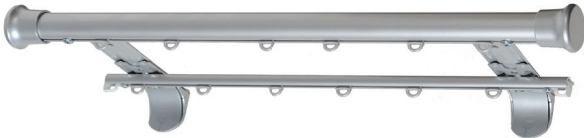

Popular Configurations

Set 20 35mm Glide Rod with 19mm Glide Rod at rear

5FRB6 35mm Ring Rod (full rings) on 7cm Brackets

5G/UG 35mm Glide Rod with Ultraglide at rear on 13cm Brackets

5GB6 35mm Glide Rod on 7cm Brackets

4G/TT 25mm GLIDE Rod with Mini Rod at rear

4FRB6 25mm Full Ring rod on 7cm Brackets

Set 15 25mm Glide Rod with 19mm Glide Rod at rear

4CRB6 25mm C ring Rod on 7cm Brackets

Note: C-rings can travel past brackets so no limitations apply to the length of the rod

Set 11 Double 19mm Track Rod on 13cm Brackets

4GB6 25mm Glide Rod on 7cm Brackets

Set 9 Ultraglide Track with Trick Track at rear on 13cm Brackets

3GB4 19mm Glide Rod on 4cm Brackets

Set 8 Double Ultraglide on 13cm brackets

Set 1B Single Ultraglide Track on 4cm Brackets